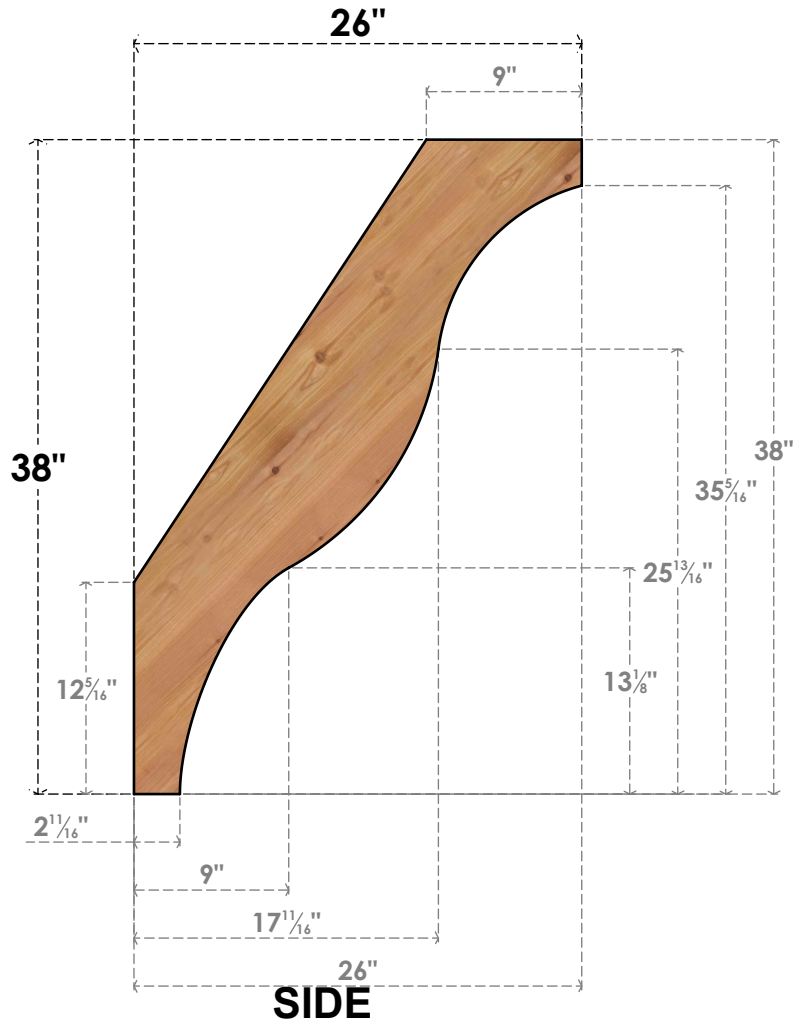

BRC06X26X38FST00SWR

5 1/2"W X 26"D X 38"H FUNSTON SMOOTH BRACE, WESTERN RED CEDAR

EKENA MILLWORK
 2300 WEST MAIN ST.
 CLARKSVILLE, TX 75426
 TOLL FREE: 866-607-0453
 WWW.EKENAMILLWORK.COM

NOTES

1. INSTALLATION TO BE COMPLETED IN ACCORDANCE WITH MANUFACTURER'S SPECIFICATIONS.
2. DRAWING MAY NOT BE TO SCALE
3. THIS DRAWING IS INTENDED FOR DESIGN AND PLANNING PURPOSES ONLY.
4. ALL INFORMATION CONTAINED HEREIN WAS CURRENT AT THE TIME OF DEVELOPMENT BUT MUST BE REVIEWED AND APPROVED BY THE PRODUCT MANUFACTURER TO BE CONSIDERED ACCURATE.
5. PRODUCTS ARE NOT KILN DRIED. THIS ITEM IS UNIQUE AND WILL CONTAIN THE NATURAL VARIATIONS THAT THE WOOD SPECIES OFFERS. THIS MAY RESULT IN VARIATIONS UP TO 1/4"